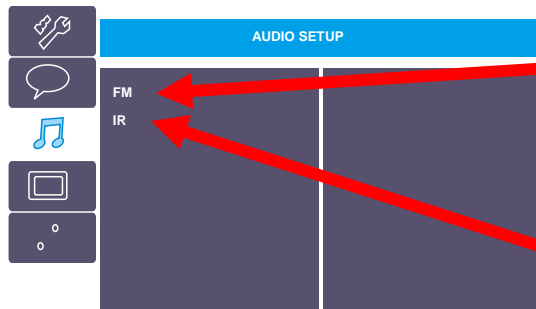

DVD operation quick guide

Important keys on your screen

Hold the power icon for "2 seconds" to switch off power

Important keys on your remote control

"SETUP" Key : set up audio output for IR headphone or FM radio

IR-TX -- OFF- Internal Speaker
 -- CHA - Headphone channel A
 -- CHB - Headphone channel B

FM-TX -- OFF- Internal Speaker
 -- ON - tune your car radio FM
 to receive DVD sound

How to play video files in SD card or USB drive?

Please press **DATA SEL button** on the remote control to access SD card or USB port.

Press "■" (Stop/Return) button on remote control to go back to upper directory.

And please operate the file conversion on a PC (not on Mac). (You may download "Format Factory" to adjust the resolution. Operation as following.)

Suggested file format : MP4. (Supported file format : 1. 3gp 2.avi 3.flv 4.gif 5.mp4 6.rmvb 7.swf 8.vob 9.wmv)

Supported SD card /USB drive capacity : up to 32GB

Please press **DATA SEL button** on the remote control to access SD card or USB.