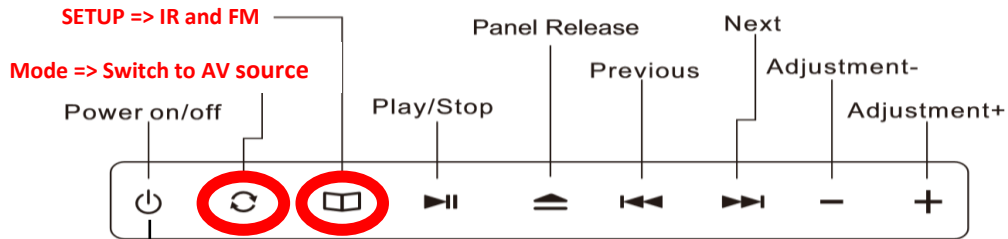

DVD operation quick guide

Important keys on your screen

Hold the power icon for "2 seconds" to switch off power

Important keys on your remote control

"SETUP" Key : set up audio output for IR headphone or FM radio

IR-TX -- OFF- Internal Speaker
 -- CHA - Headphone channel A
 -- CHB - Headphone channel B

FM-TX -- OFF- Internal Speaker
 -- ON - tune your car radio FM
 to receive DVD sound

How to play video files in SD card or USB drive?

Please press **DATA SEL button** on the remote control to access SD card or USB port.

Press "■" (Stop/Return) button on remote control to go back to upper directory.

And please operate the file conversion on a PC (not on Mac). (You may download "Format Factory" to adjust the resolution. Operation as following.)