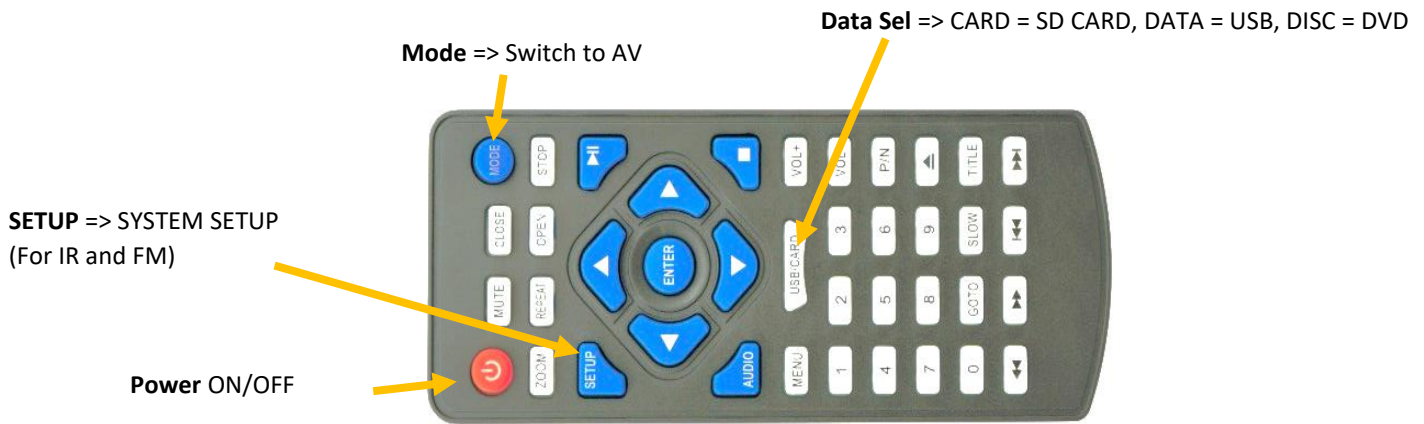

DVD operation quick guide

Important keys on your screen

Hold the power icon for "2 seconds" to switch off power

Important keys on your remote control

"SETUP" Key : set up audio output for IR headphone or FM radio

IR-TX -- OFF- Internal Speaker
 -- CHA - Headphone channel A
 -- CHB - Headphone channel B

FM-TX -- OFF- Internal Speaker
 -- ON - tune your car radio FM
 to receive DVD sound

How to play video files in SD card or USB drive?

Please press **DATA SEL button** on the remote control to access SD card or USB port.

Press "■" (Stop/Return) button on remote control to go back to upper directory.

And please operate the file conversion on a PC (not on Mac). (You may download "Format Factory" to adjust the resolution. Operation as following.)

Suggested file format : MP4. (Supported file format : 1. 3gp 2.avi 3.flv 4.gif 5.mp4 6.rmvb 7.swf 8.vob 9.wmv)

Supported SD card /USB drive capacity : up to 32GB

Please press **DATA SEL button** on the remote control to access SD card or USB.