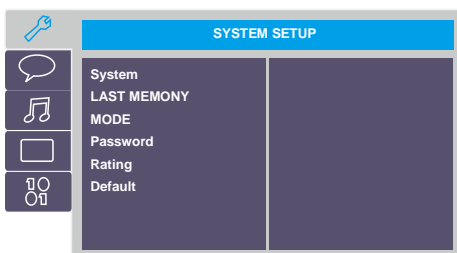

DVD operation quick guide

Important keys on your screen

Hold the power icon for "2 seconds" to switch off power

Important keys on your remote control

"SETUP" Key : set up audio output for IR headphone or FM radio

IR-TX -- OFF- Internal Speaker
 -- CHA - Headphone channel A
 -- CHB - Headphone channel B

FM-TX -- OFF- Internal Speaker
 -- ON - tune your car radio FM
 to receive DVD sound

How to play video files in SD card or USB drive?

Please press **DATA SEL button** on the remote control to access SD card or USB port.

Press "■" (Stop/Return) button on remote control to go back to upper directory.

And please operate the file conversion on a PC (not on Mac). (You may download "Format Factory" to adjust the resolution. Operation as following.)

Suggested file format : MP4. (Supported file format : 1. 3gp 2.avi 3.flv 4.gif 5.mp4 6.rmvb 7.swf 8.vob 9.wmv)

Supported SD card /USB drive capacity : up to 32GB

Please press **DATA SEL button** on the remote control to access SD card or USB.