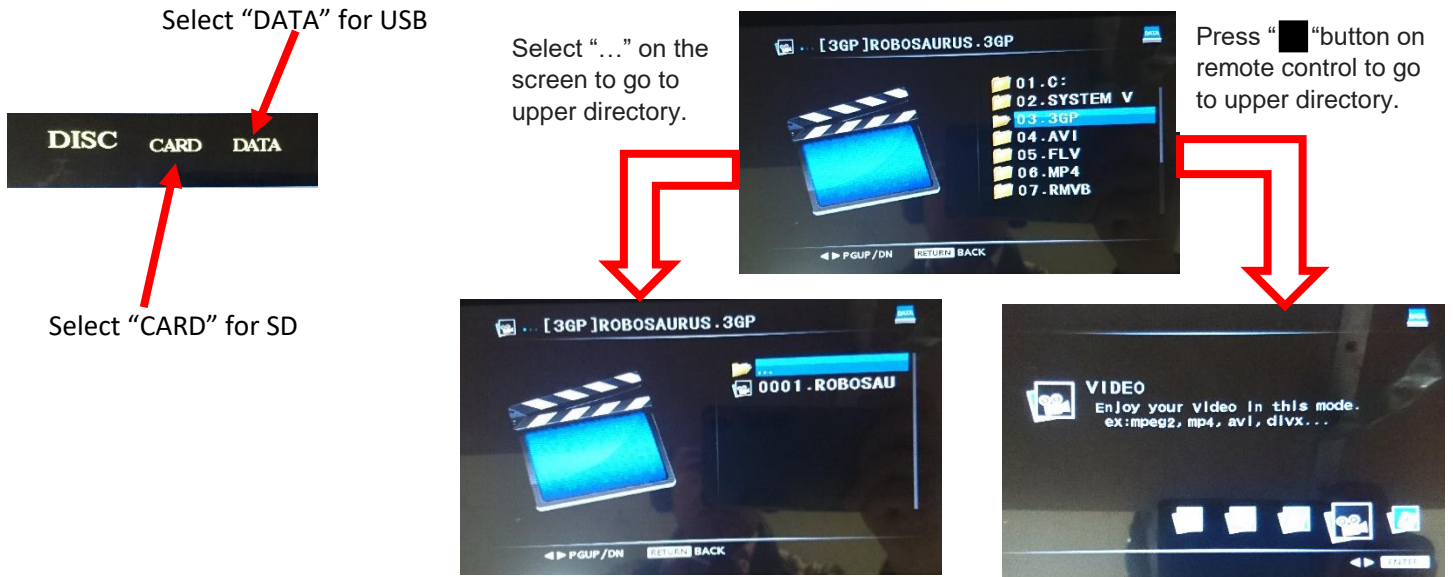

Please press **DATA SEL button** on the remote control to access SD card or USB.

Press "■" (Stop/Return) button on remote control to go back to upper directory.