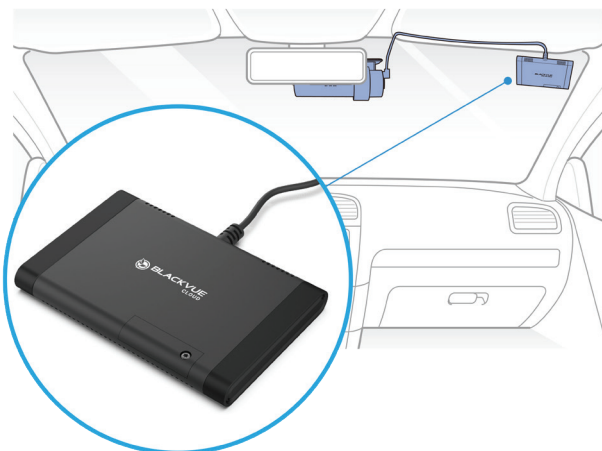

CM100GLTE

Unlock BlackVue Cloud access. Share Wi-Fi in your car. **LTE Connectivity Module**

With **Mobile Hotspot Function**, your compatible BlackVue can now turn into a mobile internet router for up to five devices concurrently. This means you and your passengers can now use your BlackVue's internet on your laptop, portable game console, tablet or mobile. To connect to the BlackVue, simply open your device's Wi-Fi menu, select the BlackVue and enter the dashcam's Wi-Fi password.

The **CM100GLTE** provides easy 4G LTE connectivity to enable BlackVue Cloud features. All you need is a valid Nano SIM card. The CM100GLTE is powered and connects via the USB port of your dashcam.

When connected to the **CM100GLTE**, your BlackVue can serve as a mobile hotspot providing wireless Internet access to up to five devices (smartphone, tablet, etc.).

Note: when purchasing, make sure the **CM100GLTE** you choose is compatible with your mobile carrier's network.

Specifications

- ▶ 4G LTE Module Compatible with Nano-SIM (SIM card not included)
- ▶ LTE Category 4 Speed: Up to 150Mbps (Download)/50Mbps (Upload)
- ▶ Complete Support for BlackVue Cloud Features
- ▶ Compact size (LxWxH): 90x60x10
- ▶ Micro USB 2.0 Type B Connector
- ▶ Enables Mobile Hotspot

via USB Port

Cloud
Connectivity

Enable Mobile
Hotspot Function